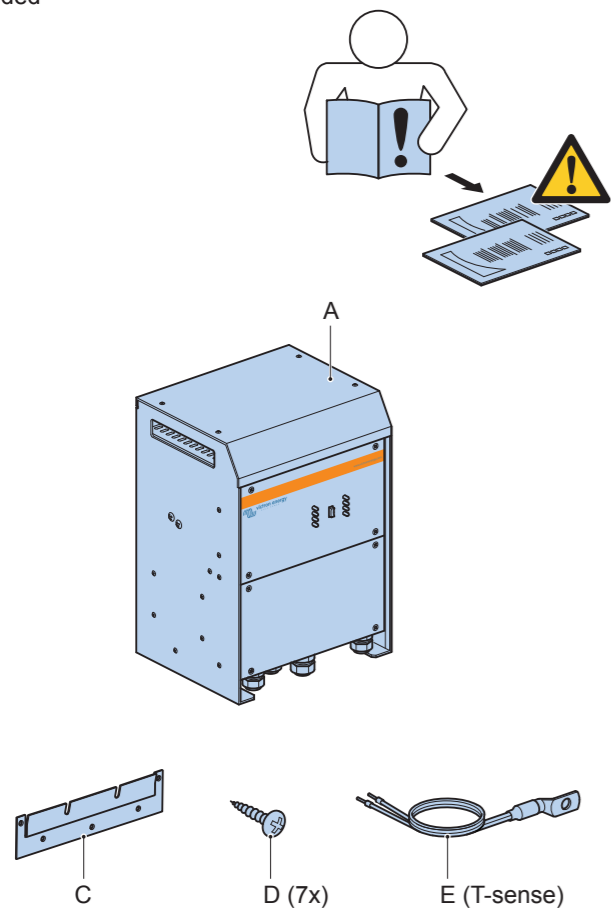

Quick Installation Guide

Quattro 24V 48V 5000VA 230Vac

www.victronenergy.com

Included

For fuse values:
refer to the user manual

Fuse (not included)

Not included